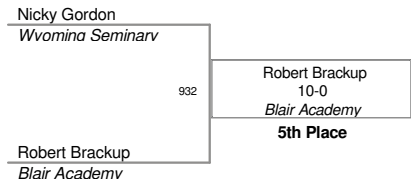

103 Lbs

Dan White
8-4
The Peddie School
Champion

Phil Greene
Germantown Academy
2nd Place

2005 National Preps

103 Lbs

112 Lbs

2005 National Preps

112 Lbs