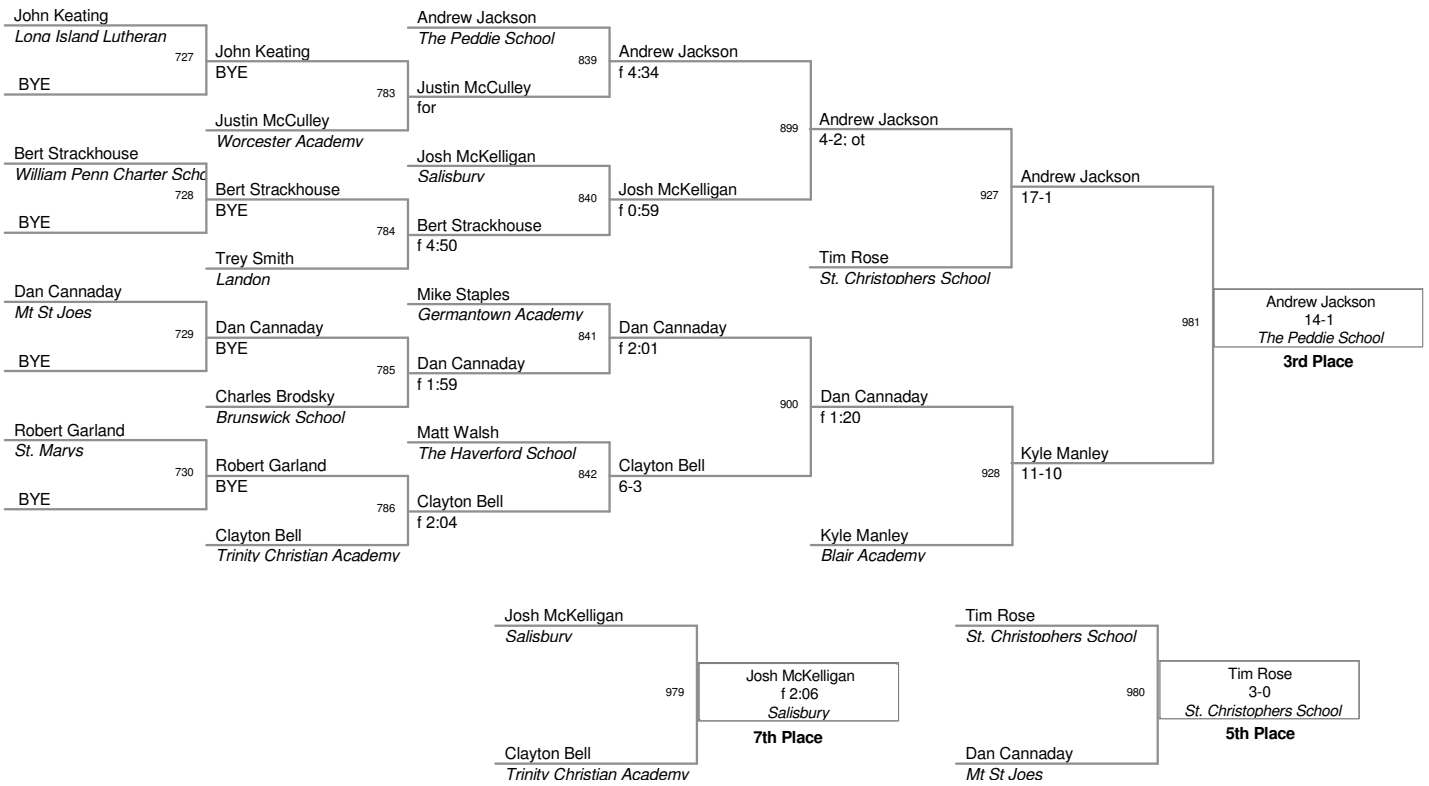

275 Lbs

Justin Wren
2-1
BISHOP LYNCH HIGH
Champion

Jim Powers
Blair Academy
2nd Place

275 Lbs