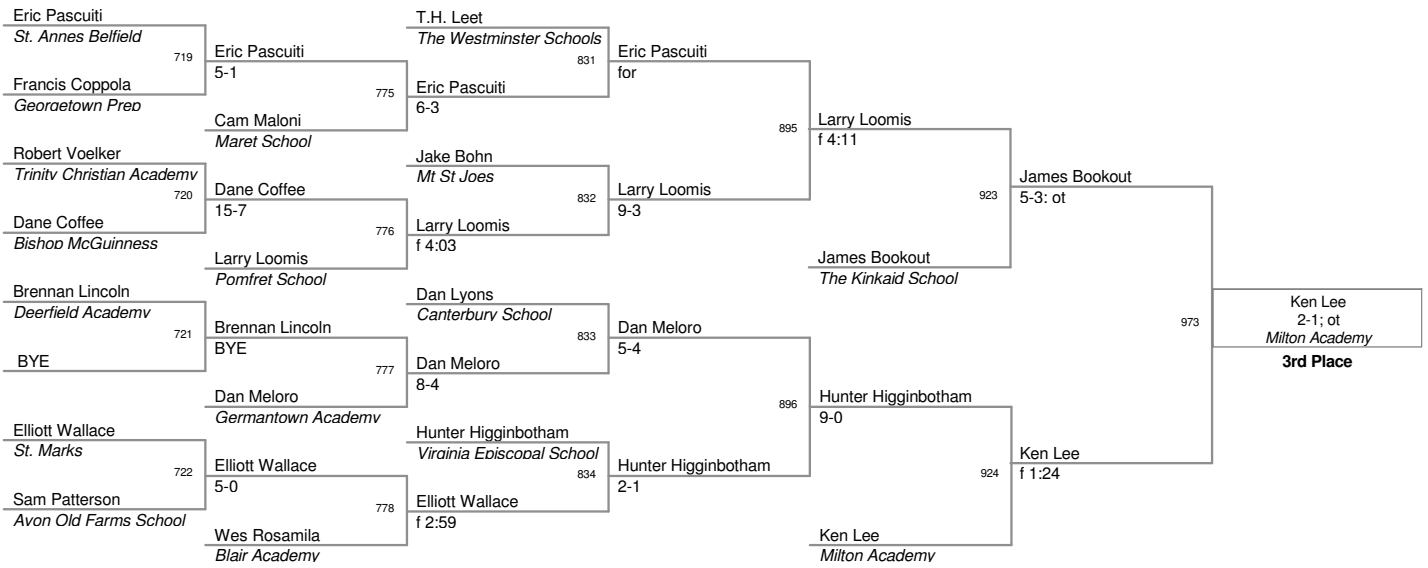

2005 National Preps

171 Lbs